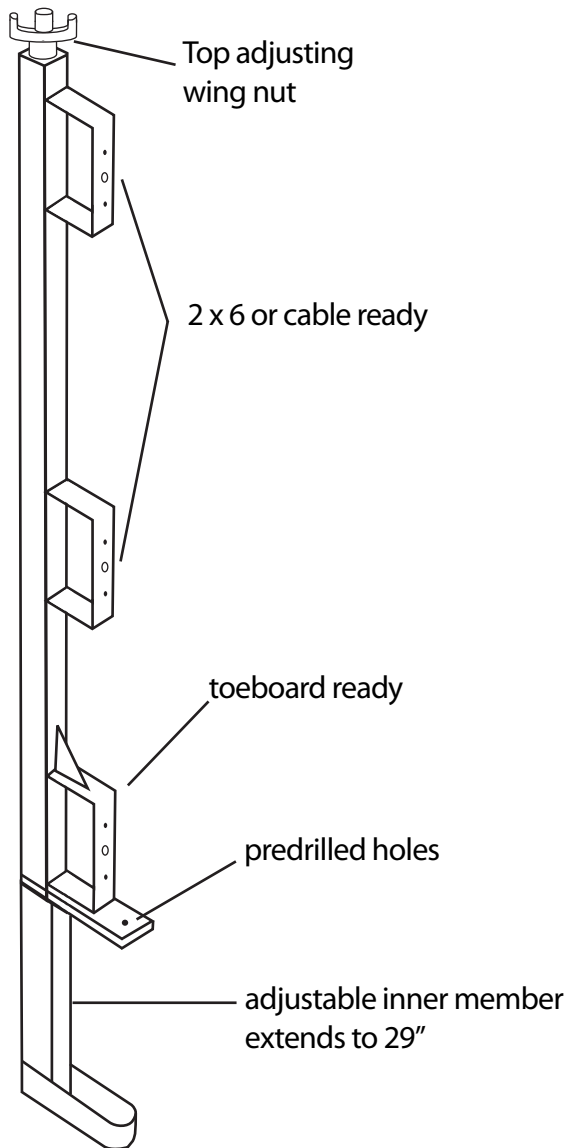

Perimeter Guardrail Post

The Perimeter Guardrail Post is now available for purchase. The top adjusting wing nut makes adjustment quick and easy from a standing position.

The post will clamp to any slab up to 29" thick. The post is then screwed or shot into the slab and lumber guardrails installed.

Order your perimeter safety solution today!
Perimeter Guardrail Post Advantages:

- Galvanized for maximum durability and service life
- Easily adjustable clamp secures slab sizes up to 29"
- Predrilled holes at base allows screwing to concrete slabs
- Top adjusting wing nut tightens from a standing position
- Easy to maintain and transport from job to job